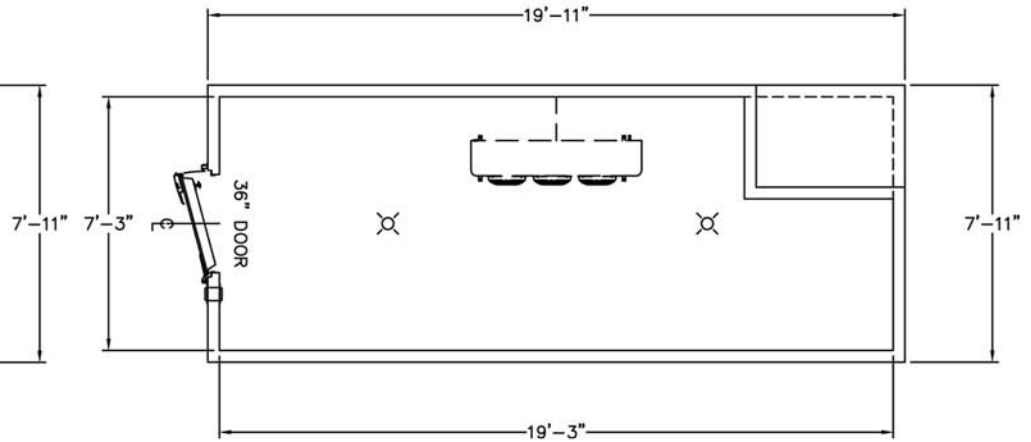

# SHORT AND LONG TERM REFRIGERATION RENTAL

110V / 20AMP  
REFRIGERATOR OR FREEZER  
6' x 8' TRAILER

110V / 20AMP REFRIGERATOR  
208-220V / SINGLE PHASE / 30AMP FREEZER (-10°F)  
6' x 12' TRAILER

208-220V / SINGLE PHASE / 30AMP  
REFRIGERATOR OR FREEZER  
8' x 10' WALK-IN