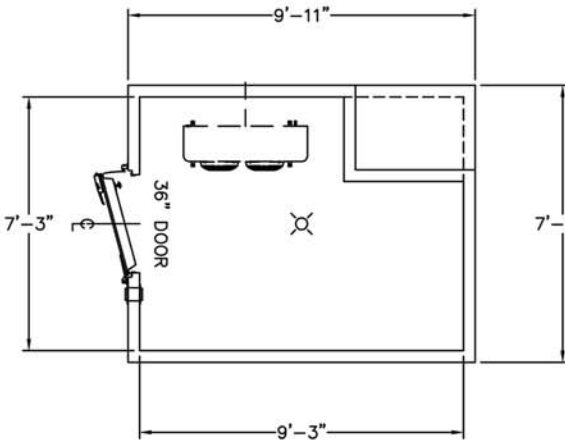

110V / 20AMP
REFRIGERATOR OR FREEZER
6' x 8' TRAILER

208-220V / SINGLE PHASE / 30AMP
REFRIGERATOR OR FREEZER
8' x 10' WALK-IN