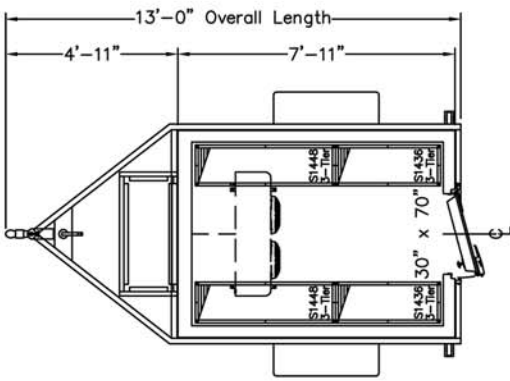

110V / 20AMP
REFRIGERATOR OR FREEZER
6' x 8' TRAILER